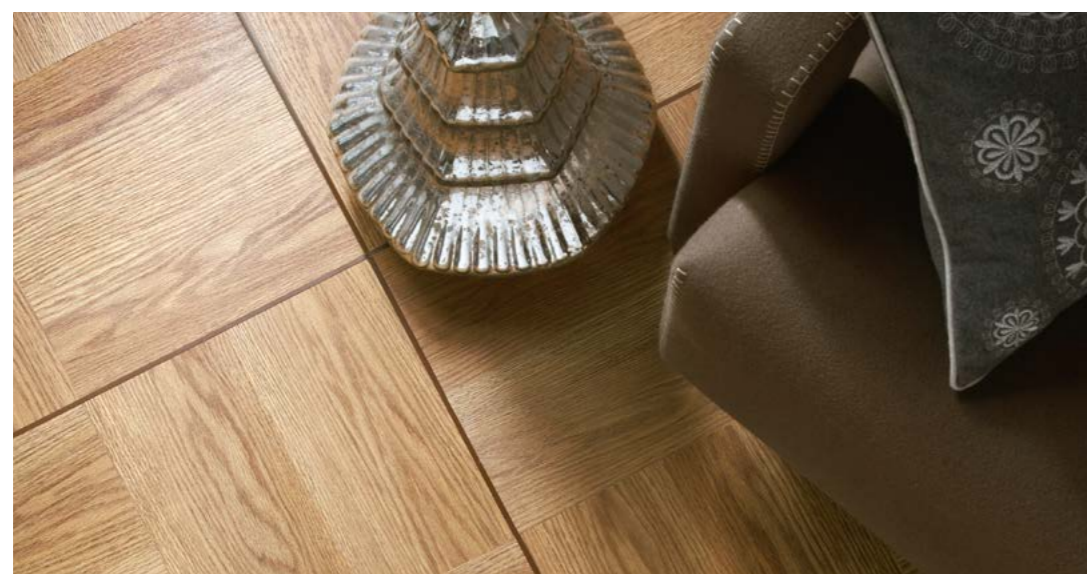

INLAY ACCESSORIES

Compatible with **Original & Massimo** planks & parquets that feature a micro bevel.

FEATURE STRIPS

Strip size: 5mm x 1000mm

0026 Gold

0025 Silver

0028 Black

0032 Cream

0031 Brown

GROUTING STRIPS

Strip size: 3mm x 914mm

2031 Ice

2033 Pearl

2035 Grey

2037 Coffee

2039 Graphite

MARQUETRY STRIPS

Strip size: 3mm x 914mm

2056 Maple

2057 Natural Oak

2058 Classic Oak

2059 Walnut

CROSS GRAIN MARQUETRY STRIPS

Strip size: 10mm x 914mm

1011 Classic Oak

1012 Walnut

2511 Classic Oak

2512 Walnut

Strip size: 25mm x 914mm

0031 Brown Feature Strips used to highlight woodblock design pattern. (5175 Classic Oak)

INLAY ACCESSORIES

Compatible with **Massimo** planks & tiles that **do not** feature a micro bevel.

FEATURE STRIPS

Strip size: 5mm x 1000mm

5100 Silver

5103 Black

5110 Brown

GROUTING STRIPS

Strip size: 5mm x 914mm

2537 Beige

2536 Grey

2538 Black